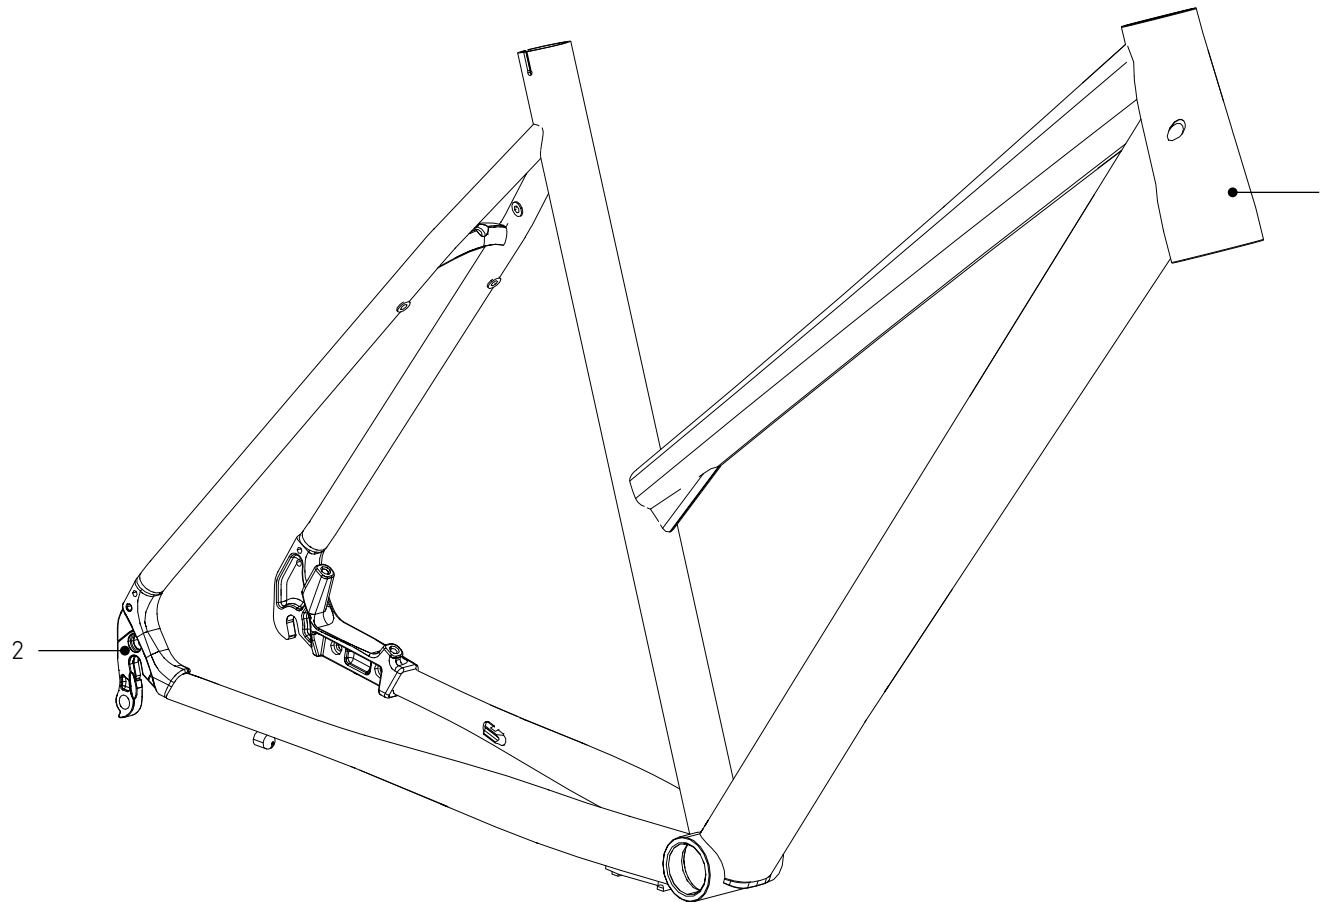

ROSE

ANY QUESTIONS?

technik@rosebikes.com

ROSE Bikes GmbH
Schersweide 4
46395 Bocholt, Germany

*MULTI*SPORT

FRAME DETAILS
MODEL YEAR 2020

MULTI SPORT

FRAME DETAILS MENS

POS	DESCRIPTION	SPECIFICATIONS	ART. NR.
1	frame	color: stone-grey/shiny-orange	2284720
		color: matt-black/shiny-grey	2284721
2	rear derailleur		227553301

MULTI SPORT

FRAME DETAILS LADIES

POS	DESCRIPTION	SPECIFICATIONS	ART. NR.
1	frame	color: stone-grey/shiny-orange	2284724
		color: matt-black/shiny-grey	2284723
2	rear derailleur		227553301

MULTISPORT

FRAME DETAILS

FRAME INTERFACES

BOTTOM BRACKET	BSA 68
REAR WHEEL AXLE	135 mm QR
REAR BRAKE MOUNT	Post-Mount
MAX Ø DISC	160 mm
Ø SEATPOST	30.9 mm
MAX. TIRE SIZE	50 mm without - 40 mm with mud guards
MAX. CHAINRING SIZE	48/36/26T
FRONT DERAILLEUR MOUNT	yes
BOTTLE CAGE	yes, Mens 2x / Ladies 1x
REAR RACK MOUNT	yes, max. load 25 kg

MAX SYSTEM WEIGHT (RIDER + BICYCLE + CLOTHING + GEAR + LUGGAGE): 130 KG

FRAME GEOMETRY

		MENS 19"	MENS 21"	MENS 23"	MENS 25"	LADIES 17"	LADIES 19"	LADIES 21"
SEATTUBE LENGTH [MM]	A	480	534	584	635	432	480	534
TOPTUBE LENGTH HORIZONTAL [MM]	B	575	590	600	610	565	575	590
HEADTUBE LENGTH [MM]	C	165	185	205	225	175	175	195
HEAD TUBE ANGLE	D	69.5°	70°	70.5°	71°	69°	69.5°	70°
SEAT TUBE ANGLE	E	72.5°		72°		72.5°		
BB DROP [MM]	F	60				60		
REAR CENTER [MM] (CHAINSTAY LENGTH) [MM]	G	458				458		
WHEELBASE [MM]	H	1088	1099	1097	1101.5	1083	1088	1098.5
REACH [MM]	K	382.5	390	391	397	376	382.5	391
STACK [MM]	L	610.5	631.5	643	654.5	599	610.5	631.5
FRONT CENTER [MM]	V	637	647.5	646	650	632	637	647.5