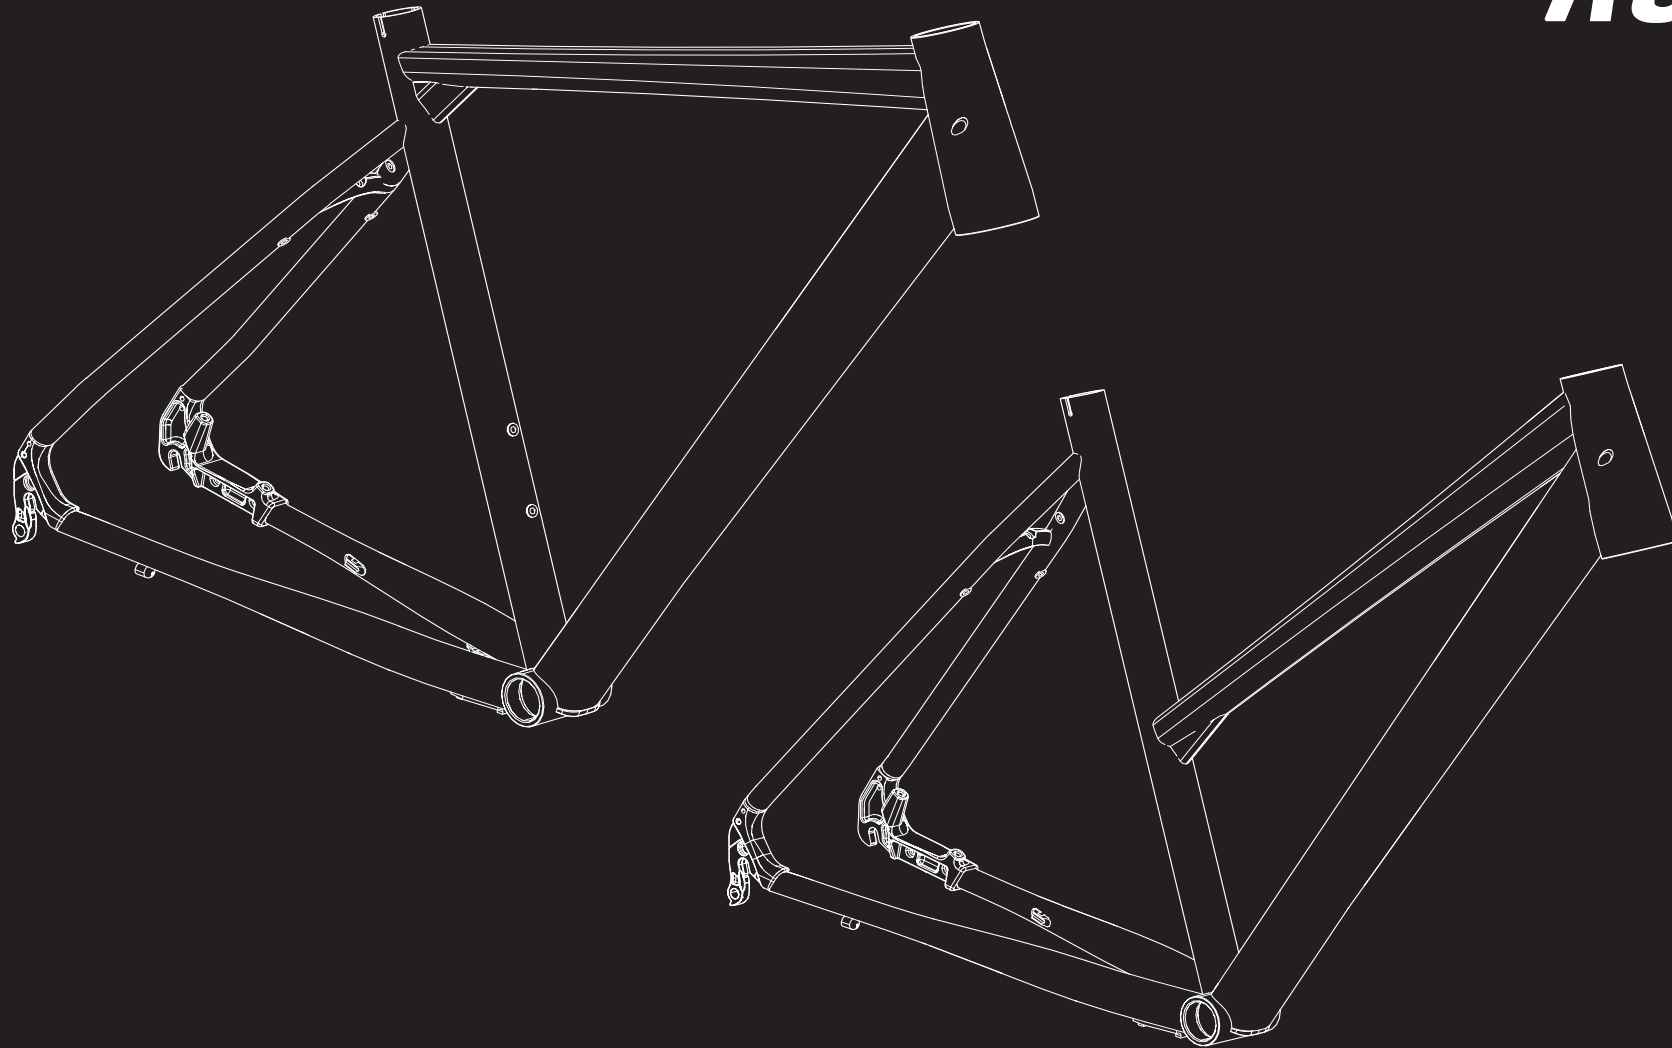

ROSE

ANY QUESTIONS?

technik@rosebikes.com

ROSE Bikes GmbH
Schersweide 4
46395 Bocholt, Germany

*MULTI*SPORT

FRAME DETAILS
MODEL YEAR 2020

MULTI SPORT

FRAME DETAILS MENS

POS	DESCRIPTION	SPECIFICATIONS	ART. NR.
1	frame	color: stone-grey/shiny-orange	2284720
		color: matt-black/shiny-grey	2284721
2	rear derailleur		227553301

MULTI SPORT

FRAME DETAILS LADIES

POS	DESCRIPTION	SPECIFICATIONS	ART. NR.
1	frame	color: stone-grey/shiny-orange	2284724
		color: matt-black/shiny-grey	2284723
2	rear derailleur		227553301

MULTISPORT

FRAME DETAILS

FRAME INTERFACES

BOTTOM BRACKET	BSA 68
REAR WHEEL AXLE	135 mm QR
REAR BRAKE MOUNT	Post-Mount
MAX Ø DISC	160 mm
Ø SEATPOST	30.9 mm
MAX. TIRE SIZE	50 mm without - 40 mm with mud guards
MAX. CHAINRING SIZE	48/36/26T
FRONT DERAILLEUR MOUNT	yes
BOTTLE CAGE	yes, Mens 2x / Ladies 1x
REAR RACK MOUNT	yes, max. load 25 kg

MAX SYSTEM WEIGHT (RIDER + BICYCLE + CLOTHING + GEAR + LUGGAGE): 130 KG

FRAME GEOMETRY

		MENS 19"	MENS 21"	MENS 23"	MENS 25"	LADIES 17"	LADIES 19"	LADIES 21"
SEATTUBE LENGTH [MM]	A	480	534	584	635	432	480	534
TOPTUBE LENGTH HORIZONTAL [MM]	B	575	590	600	610	565	575	590
HEADTUBE LENGTH [MM]	C	165	185	205	225	175	175	195
HEAD TUBE ANGLE	D	69.5°	70°	70.5°	71°	69°	69.5°	70°
SEAT TUBE ANGLE	E	72.5°		72°		72.5°		
BB DROP [MM]	F	60				60		
REAR CENTER [MM] (CHAINSTAY LENGTH) [MM]	G	458				458		
WHEELBASE [MM]	H	1088	1099	1097	1101.5	1083	1088	1098.5
REACH [MM]	K	382.5	390	391	397	376	382.5	391
STACK [MM]	L	610.5	631.5	643	654.5	599	610.5	631.5
FRONT CENTER [MM]	V	637	647.5	646	650	632	637	647.5