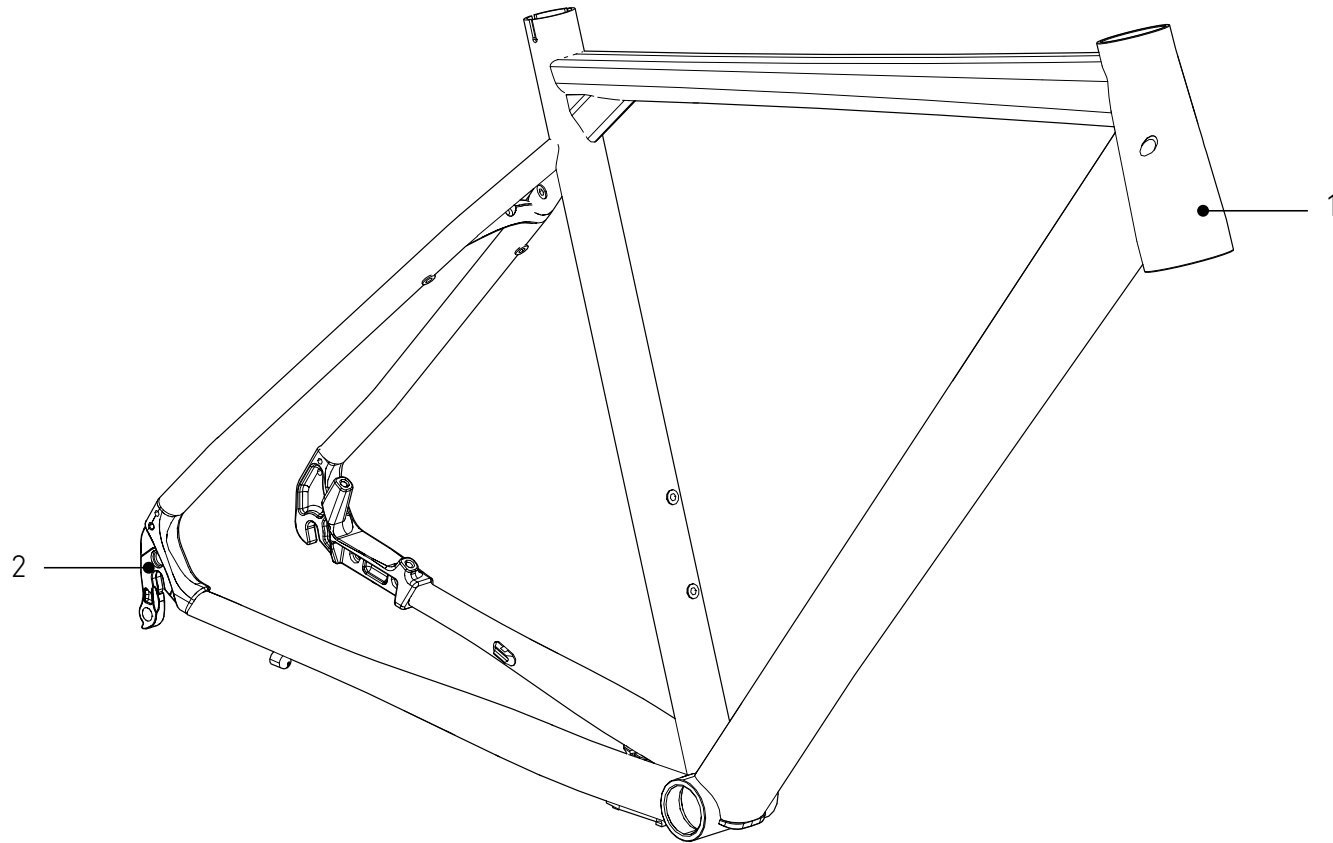

POS	DESCRIPTION	SPECIFICATIONS	ART. NR.
1	frame	color: stone-grey/shiny-orange	2284720
		color: matt-black/shiny-grey	2284721
2	rear derailleur		227553301

MULTI SPORT

FRAME DETAILS LADIES

POS	DESCRIPTION	SPECIFICATIONS	ART. NR.
1	frame	color: stone-grey/shiny-orange	2284724
		color: matt-black/shiny-grey	2284723
2	rear derailleur		227553301

MULTISPORT

FRAME DETAILS

FRAME INTERFACES

BOTTOM BRACKET	BSA 68
REAR WHEEL AXLE	135 mm QR
REAR BRAKE MOUNT	Post-Mount
MAX Ø DISC	160 mm
Ø SEATPOST	30.9 mm
MAX. TIRE SIZE	50 mm without - 40 mm with mud guards
MAX. CHAINRING SIZE	48/36/26T
FRONT DERAILLEUR MOUNT	yes
BOTTLE CAGE	yes, Mens 2x / Ladies 1x
REAR RACK MOUNT	yes, max. load 25 kg

MAX SYSTEM WEIGHT (RIDER + BICYCLE + CLOTHING + GEAR + LUGGAGE): 130 KG

FRAME GEOMETRY

		MENS 19"	MENS 21"	MENS 23"	MENS 25"	LADIES 17"	LADIES 19"	LADIES 21"
SEATTUBE LENGTH [MM]	A	480	534	584	635	432	480	534
TOPTUBE LENGTH HORIZONTAL [MM]	B	575	590	600	610	565	575	590
HEADTUBE LENGTH [MM]	C	165	185	205	225	175	175	195
HEAD TUBE ANGLE	D	69.5°	70°	70.5°	71°	69°	69.5°	70°
SEAT TUBE ANGLE	E	72.5°		72°		72.5°		
BB DROP [MM]	F	60				60		
REAR CENTER [MM] (CHAINSTAY LENGTH) [MM]	G	458				458		
WHEELBASE [MM]	H	1088	1099	1097	1101.5	1083	1088	1098.5
REACH [MM]	K	382.5	390	391	397	376	382.5	391
STACK [MM]	L	610.5	631.5	643	654.5	599	610.5	631.5
FRONT CENTER [MM]	V	637	647.5	646	650	632	637	647.5