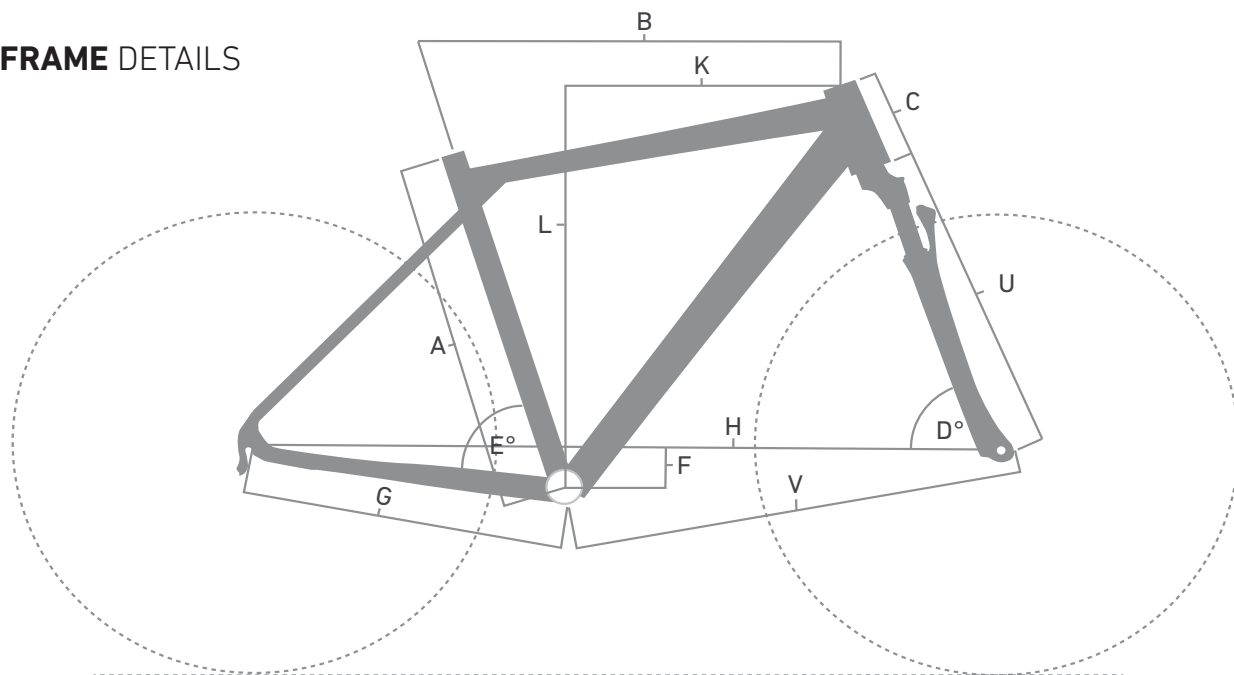

POS	DESCRIPTION	SPECIFICATIONS	ART. NR.
1	frame	color: stone-grey/shiny-orange	2284720
		color: matt-black/shiny-grey	2284721
2	rear derailleur		227553301

MULTI SPORT

FRAME DETAILS LADIES

POS	DESCRIPTION	SPECIFICATIONS	ART. NR.
1	frame	color: stone-grey/shiny-orange	2284724
		color: matt-black/shiny-grey	2284723
2	rear derailleur		227553301

MULTISPORT

FRAME DETAILS

FRAME INTERFACES

BOTTOM BRACKET	BSA 68
REAR WHEEL AXLE	135 mm QR
REAR BRAKE MOUNT	Post-Mount
MAX Ø DISC	160 mm
Ø SEATPOST	30.9 mm
MAX. TIRE SIZE	50 mm without - 40 mm with mud guards
MAX. CHAINRING SIZE	48/36/26T
FRONT DERAILLEUR MOUNT	yes
BOTTLE CAGE	yes, Mens 2x / Ladies 1x
REAR RACK MOUNT	yes, max. load 25 kg

MAX SYSTEM WEIGHT (RIDER + BICYCLE + CLOTHING + GEAR + LUGGAGE): 130 KG

FRAME GEOMETRY

		MENS 19"	MENS 21"	MENS 23"	MENS 25"	LADIES 17"	LADIES 19"	LADIES 21"
SEATTUBE LENGTH [MM]	A	480	534	584	635	432	480	534
TOPTUBE LENGTH HORIZONTAL [MM]	B	575	590	600	610	565	575	590
HEADTUBE LENGTH [MM]	C	165	185	205	225	175	175	195
HEAD TUBE ANGLE	D	69.5°	70°	70.5°	71°	69°	69.5°	70°
SEAT TUBE ANGLE	E	72.5°		72°		72.5°		
BB DROP [MM]	F	60				60		
REAR CENTER [MM] (CHAINSTAY LENGTH) [MM]	G	458				458		
WHEELBASE [MM]	H	1088	1099	1097	1101.5	1083	1088	1098.5
REACH [MM]	K	382.5	390	391	397	376	382.5	391
STACK [MM]	L	610.5	631.5	643	654.5	599	610.5	631.5
FRONT CENTER [MM]	V	637	647.5	646	650	632	637	647.5